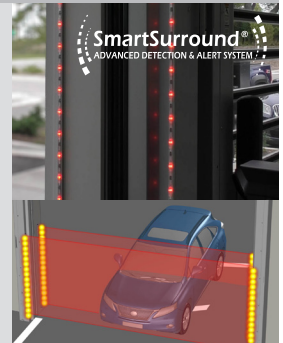

### Panel Design

- Integral rubber weatherseal between the slats provides a tight weatherseal across the entire panel
- Patented hinge design allows for removal and replacement of individual slats without disassembling the door panel

### Safety is Standard

- **SmartSurround<sup>®</sup> Advanced Detection and Alert System**  
Intuitive light curtain system + LED safety lights for traffic recognition, detection and alerting
- Advanced<sup>3</sup> Light Curtain Safety System continuously monitors doorway opening
- Mechanical brake release lever allows door opening in the event of power failure